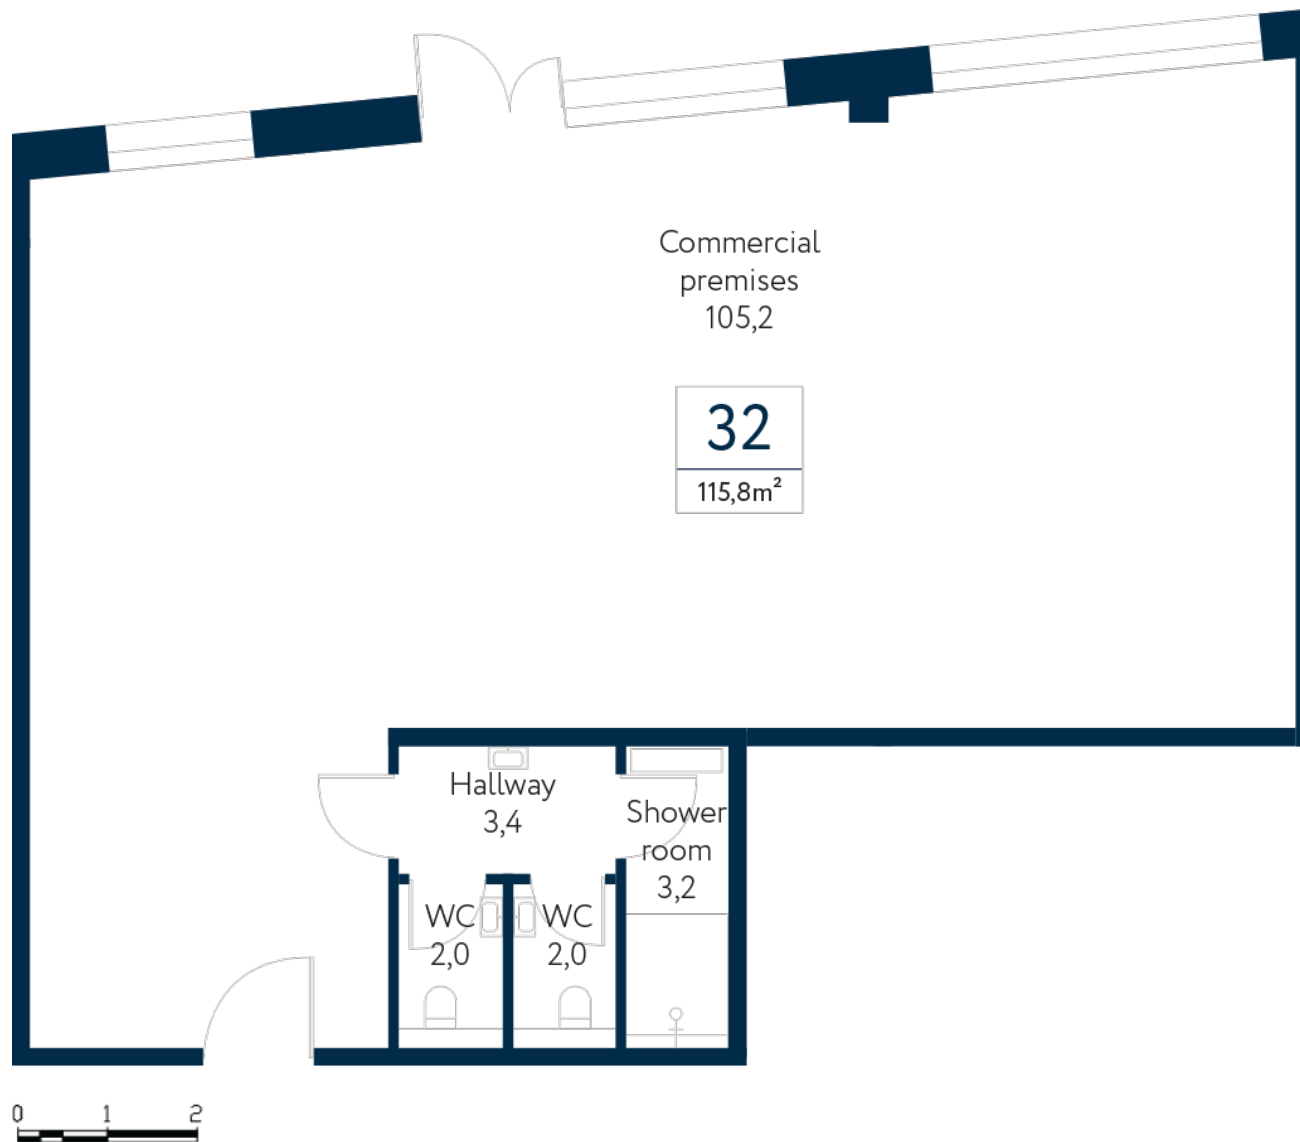

FLOOR

1

COMMERCIAL
PREMISES

32

Rooms 0

Size 116,0 m²

Sea  view

Sales Manager Almar Otter
almar.otter@merko.ee / +372 56 805 405