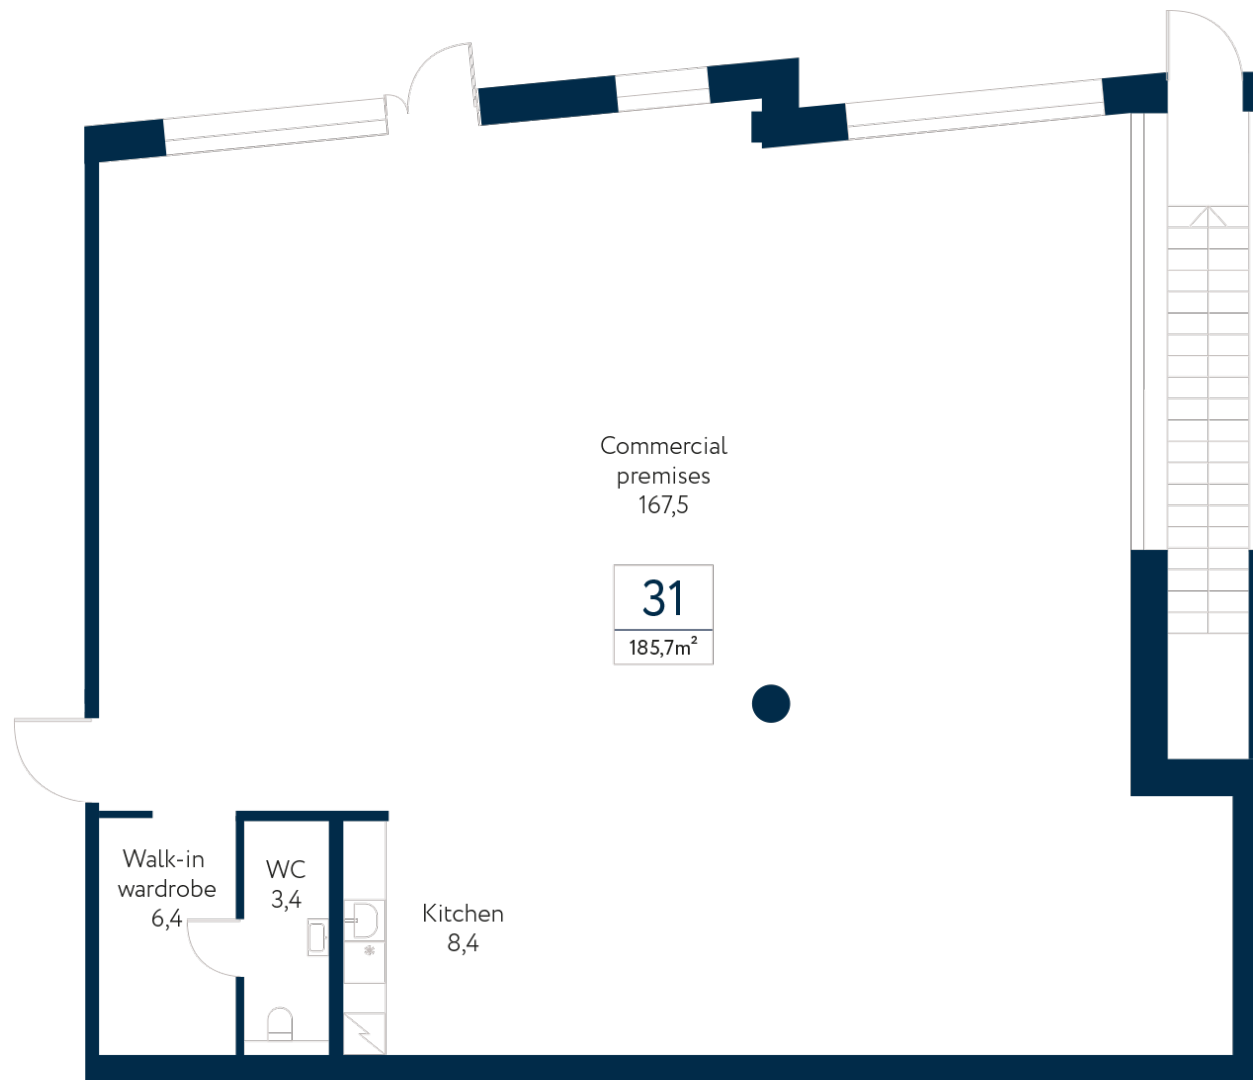

FLOOR

1

COMMERCIAL
PREMISES

31

Rooms 0

Size 185,7 m²

Sea  view

Sales Manager Almar Otter
almar.otter@merko.ee / +372 56 805 405