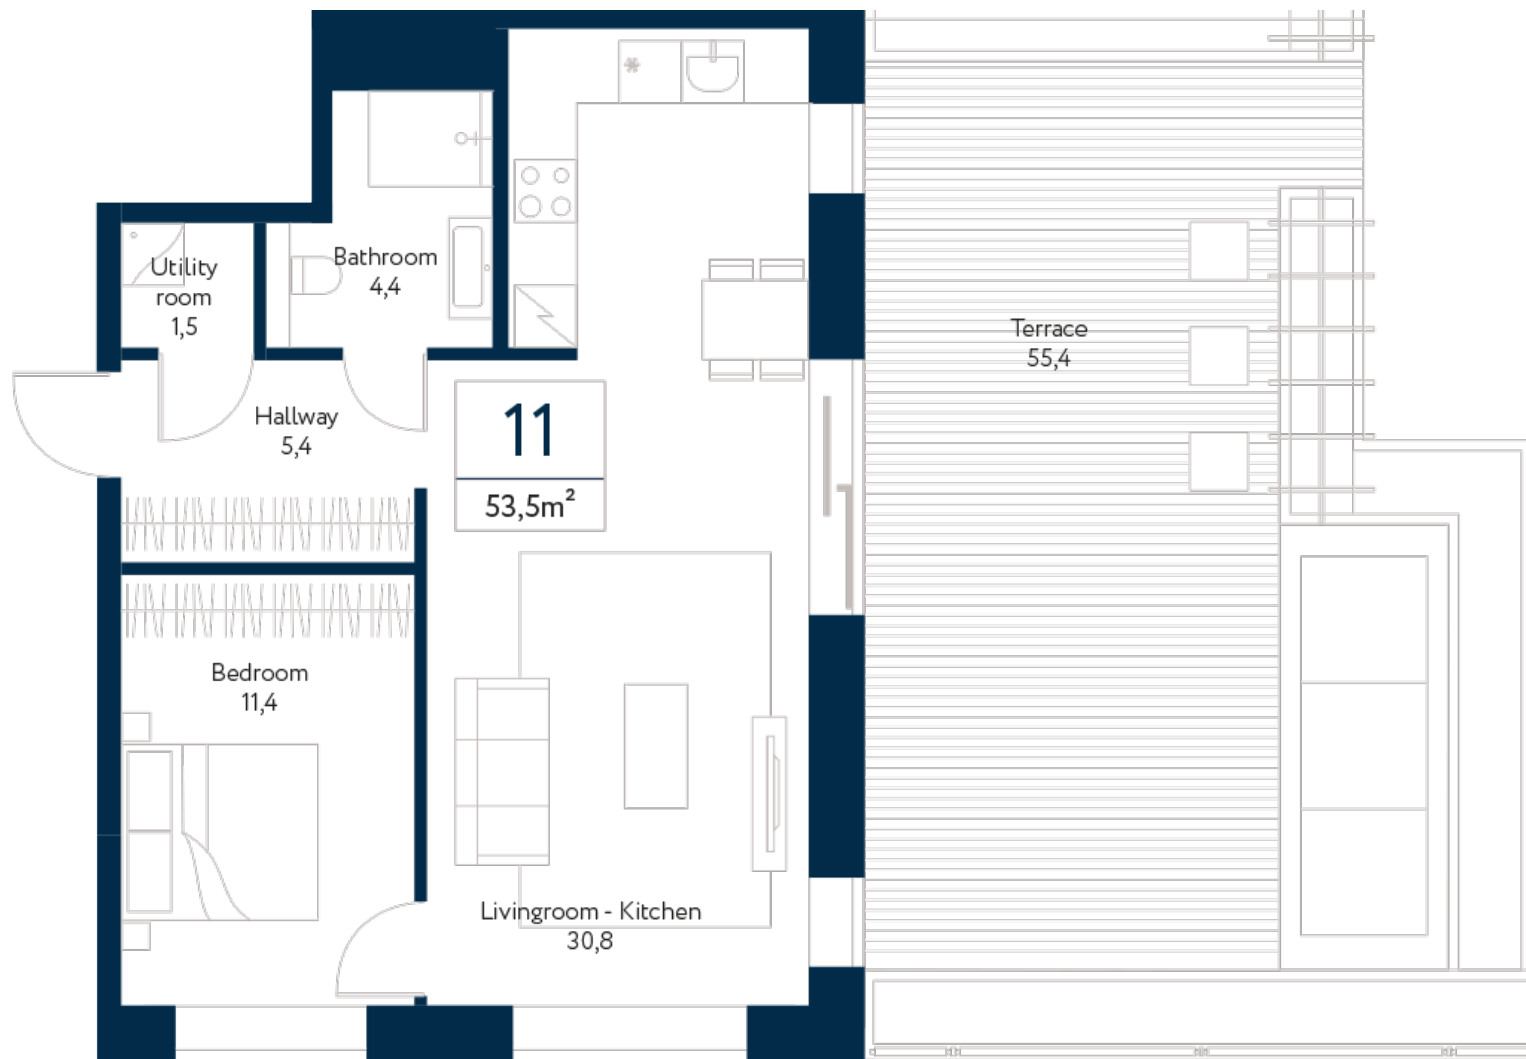

FLOOR

2

APARTMENT

11

Rooms 2
Size 53,5 m²
Terrace 55,4 m²

Sea  view

Sales Manager Almar Otter
almar.otter@merko.ee / +372 56 805 405