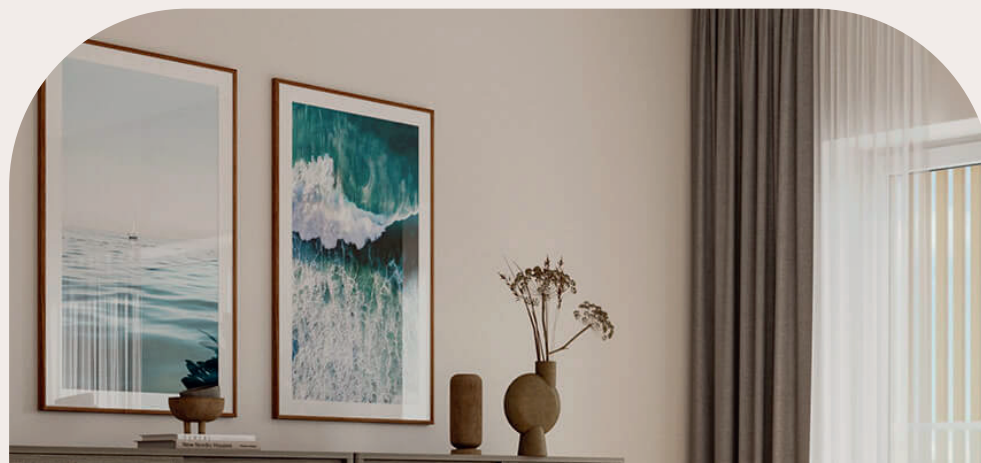

# Sky

Interior finish

merko