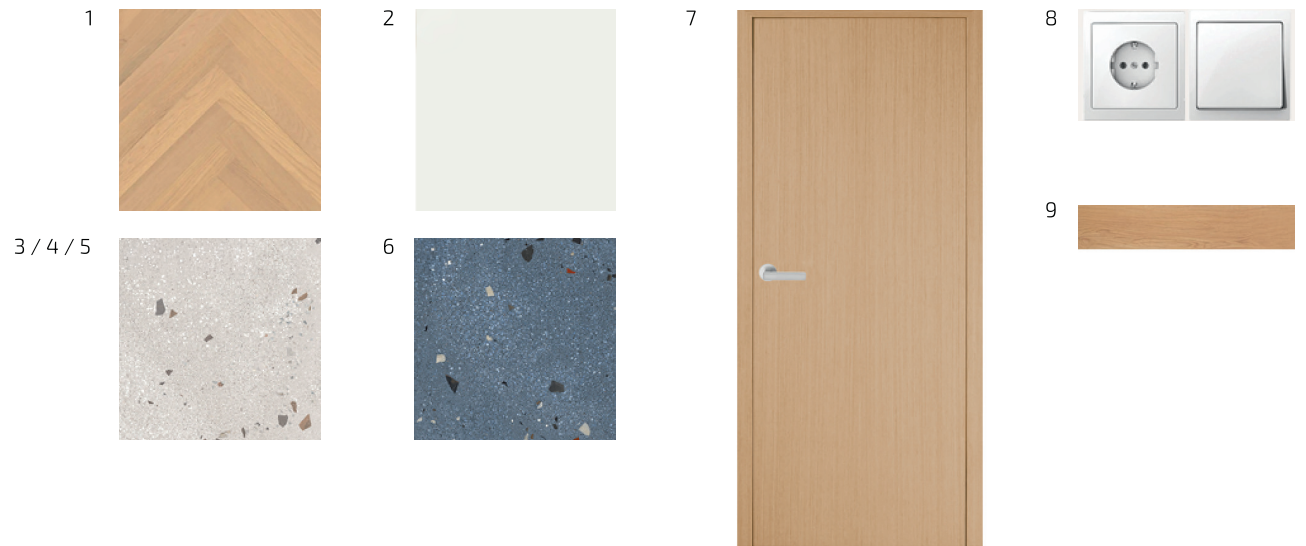

Kado

Interior finish

merko

Interior finish **Kado**

The Kado package is designed for those who value elegance and luxury. This upgrade is available for an additional cost.

Living room

1. Living room floor: Alpod oak Pure Natura, matte
2. Living room wall: Tikkurila Symphony II F497, white
3. Entrance hall floor: Dom Design Lab KADO Sand Cement, 600 x 600 mm
4. Sanitary room floor: Dom Design Lab KADO Sand Cement, 600 x 600 mm
5. Sanitary room walls: Dom Design Lab KADO Sand Cement, 600 x 600 mm
6. Sanitary room accent wall: Dom Design Lab KADO Ocean Cement, 600 x 600 mm
7. Interior doors, door handles: oak veneer, natural matte varnish (same shade as parquet), silver hinges, door handle Abloy FORUM 4/008, chrome
8. Sockets, switches: Schneider Merten System Design, lotus, white
9. Skirting boards: veneered, straight-profile boards, toned to match the colour of the parquet