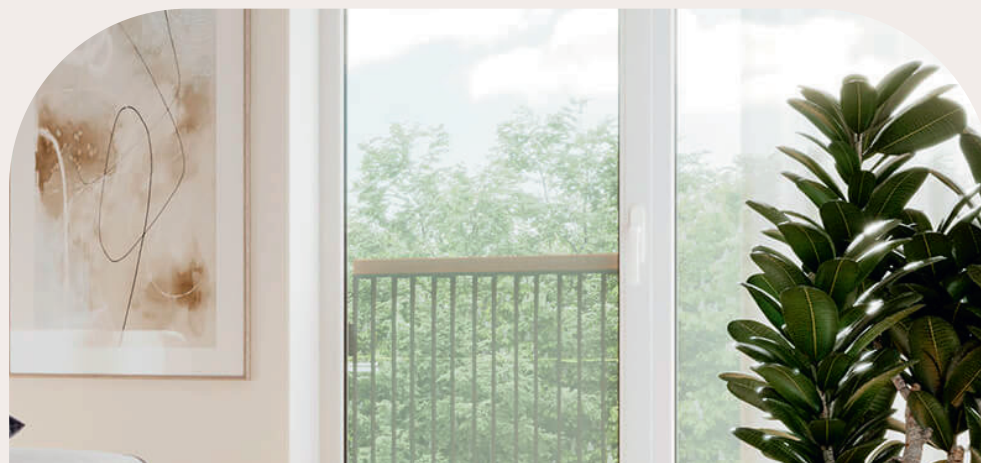

Carrara Marble

Interior finish

merko

Living room

1. Living room floor: Maxwood XL – Oak nature raw, 1-strip natural veneer parquet
2. Living room wall: Tikkurila Symphony II F497, white
3. Entrance hall floor: Saime Ceramiche Ferrocemento Grigio, 600 x 600 mm, matte
4. Sanitary room floor: Saime Ceramiche Ferrocemento Grigio, 600 x 600 mm, matte
5. Sanitary room walls: Refin Ceramiche Prestigio Statuario Apuano, 600 x 600 mm, matte
6. Interior doors, door handles: paneled interior door Förby, RAL 7044 Achatgrau (grey), semimatte, silver hinges, door handle Abloy FORUM 4/008, matte chrome
7. Sockets, switches: Schneider Merten System Design, lotus, white
8. Skirting boards: veneered, straight-profile boards, toned to match the colour of the parquet