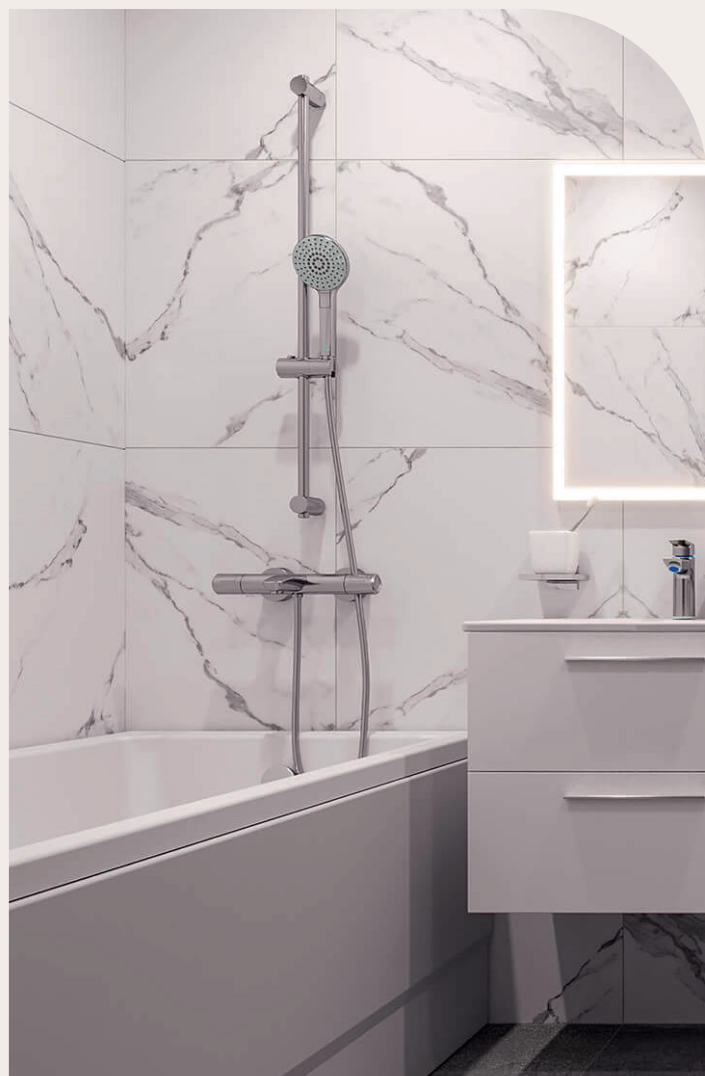

Carrara Marble

Interior finish

merko