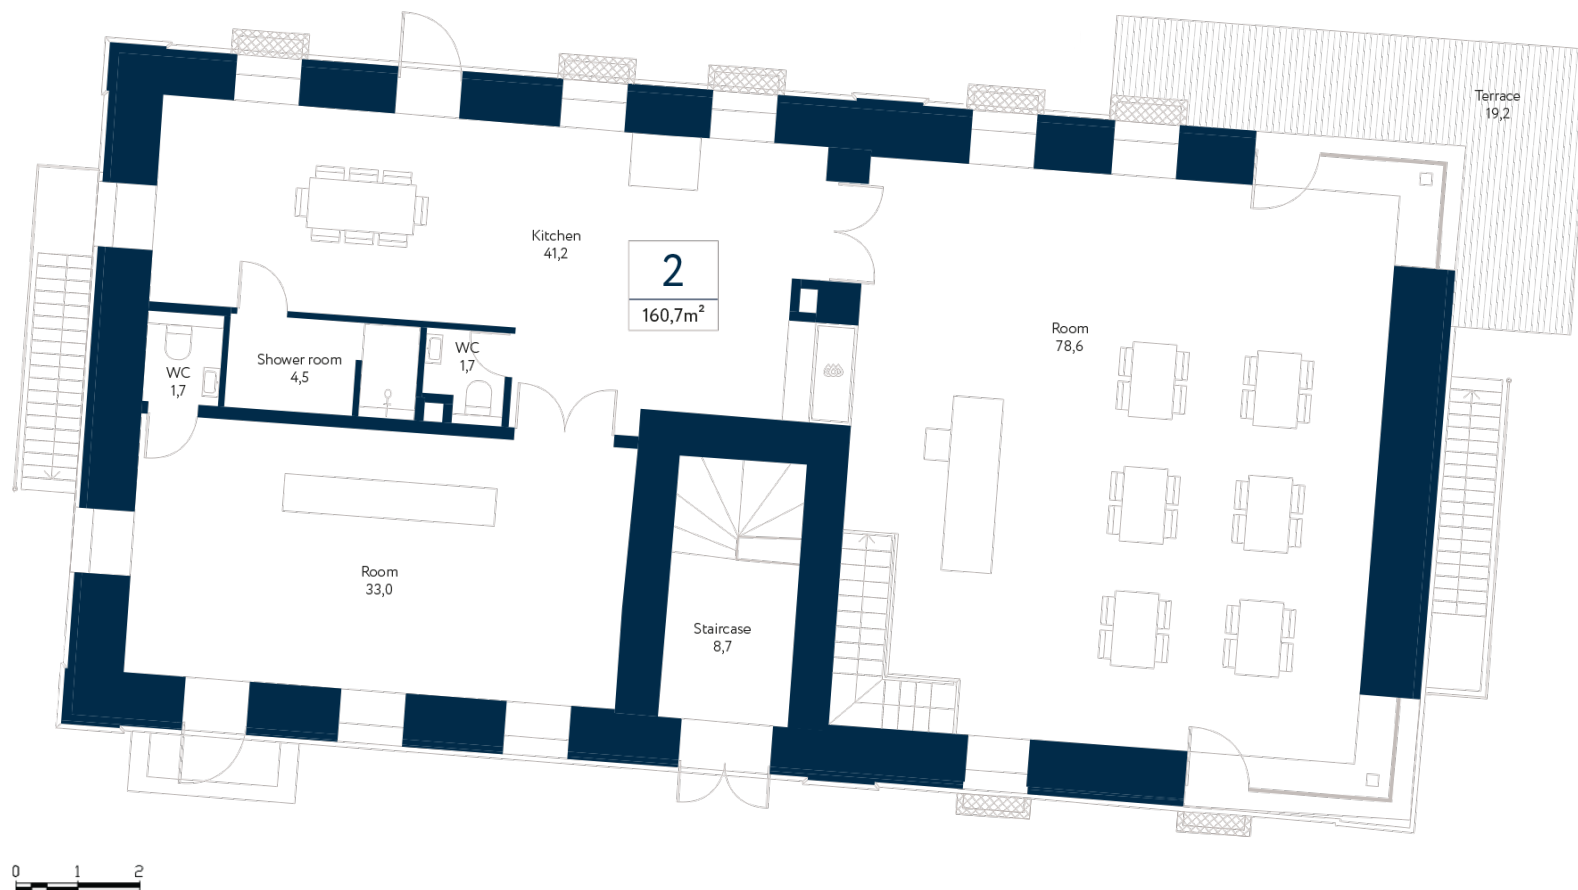

FLOOR

1

COMMERCIAL
PREMISES

2

Rooms 0
Size 326,0 m²
Terrace 19,2 m²

Sea  view

Sales Manager Almar Otter
almar.otter@merko.ee / +372 56 805 405