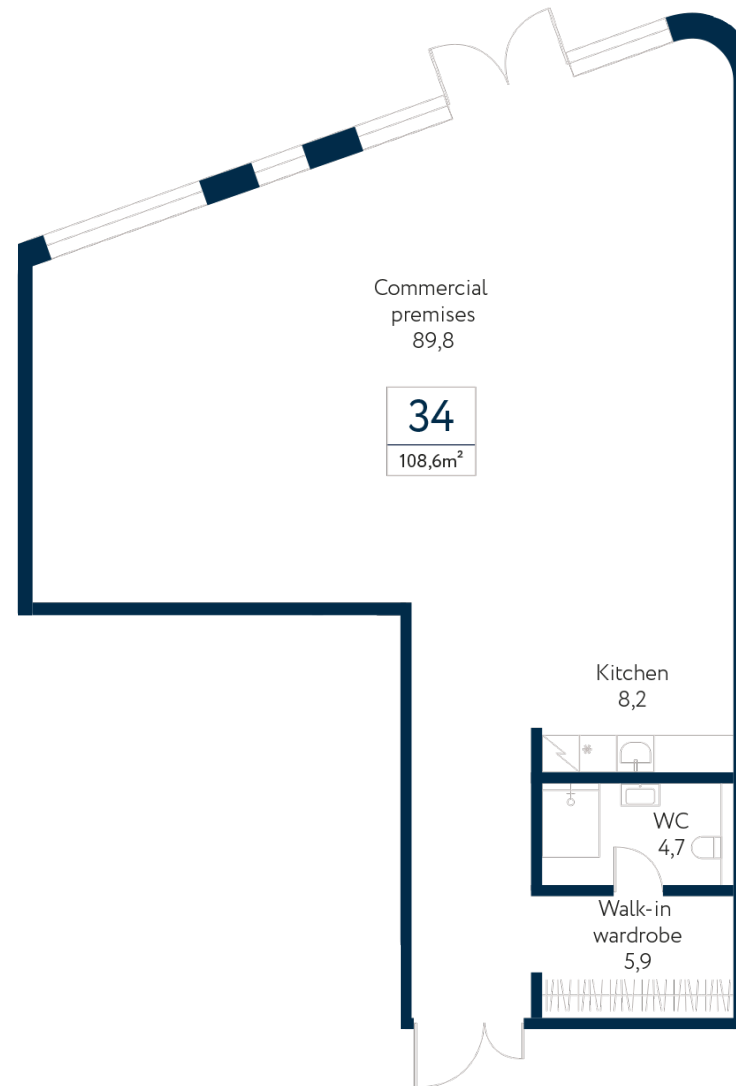

FLOOR

1

COMMERCIAL
PREMISES

34

Rooms 0

Size 108,4 m²

Sea  view

Sales Manager Almar Otter
almar.otter@merko.ee / +372 56 805 405