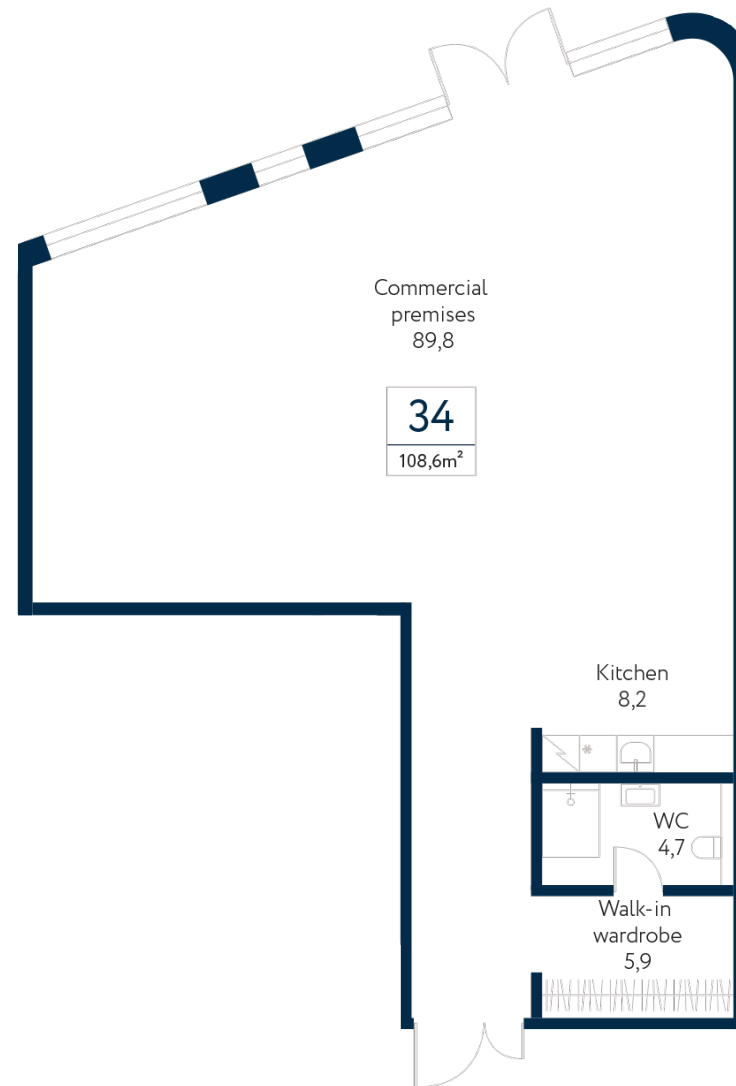

FLOOR

1

COMMERCIAL  
PREMISES

34

Rooms 0

Size 108,4 m<sup>2</sup>

Sea  view

Sales Manager Almar Otter  
almar.otter@merko.ee / +372 56 805 405