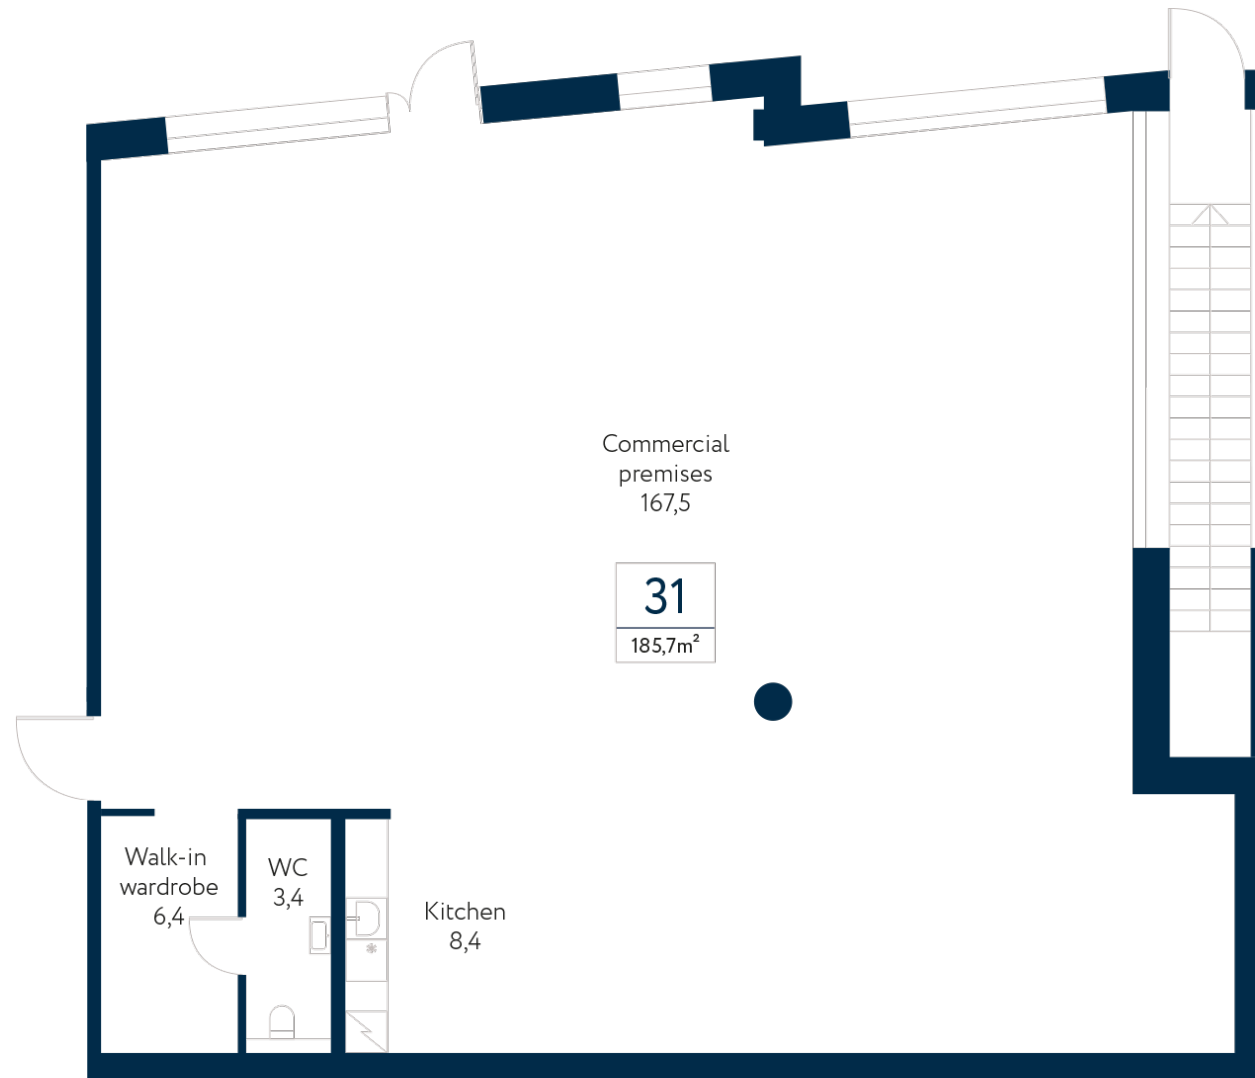

FLOOR

1

COMMERCIAL
PREMISES

31

Rooms 0

Size 185,7 m²

Sea  view

Sales Manager Almar Otter
almar.otter@merko.ee / +372 56 805 405