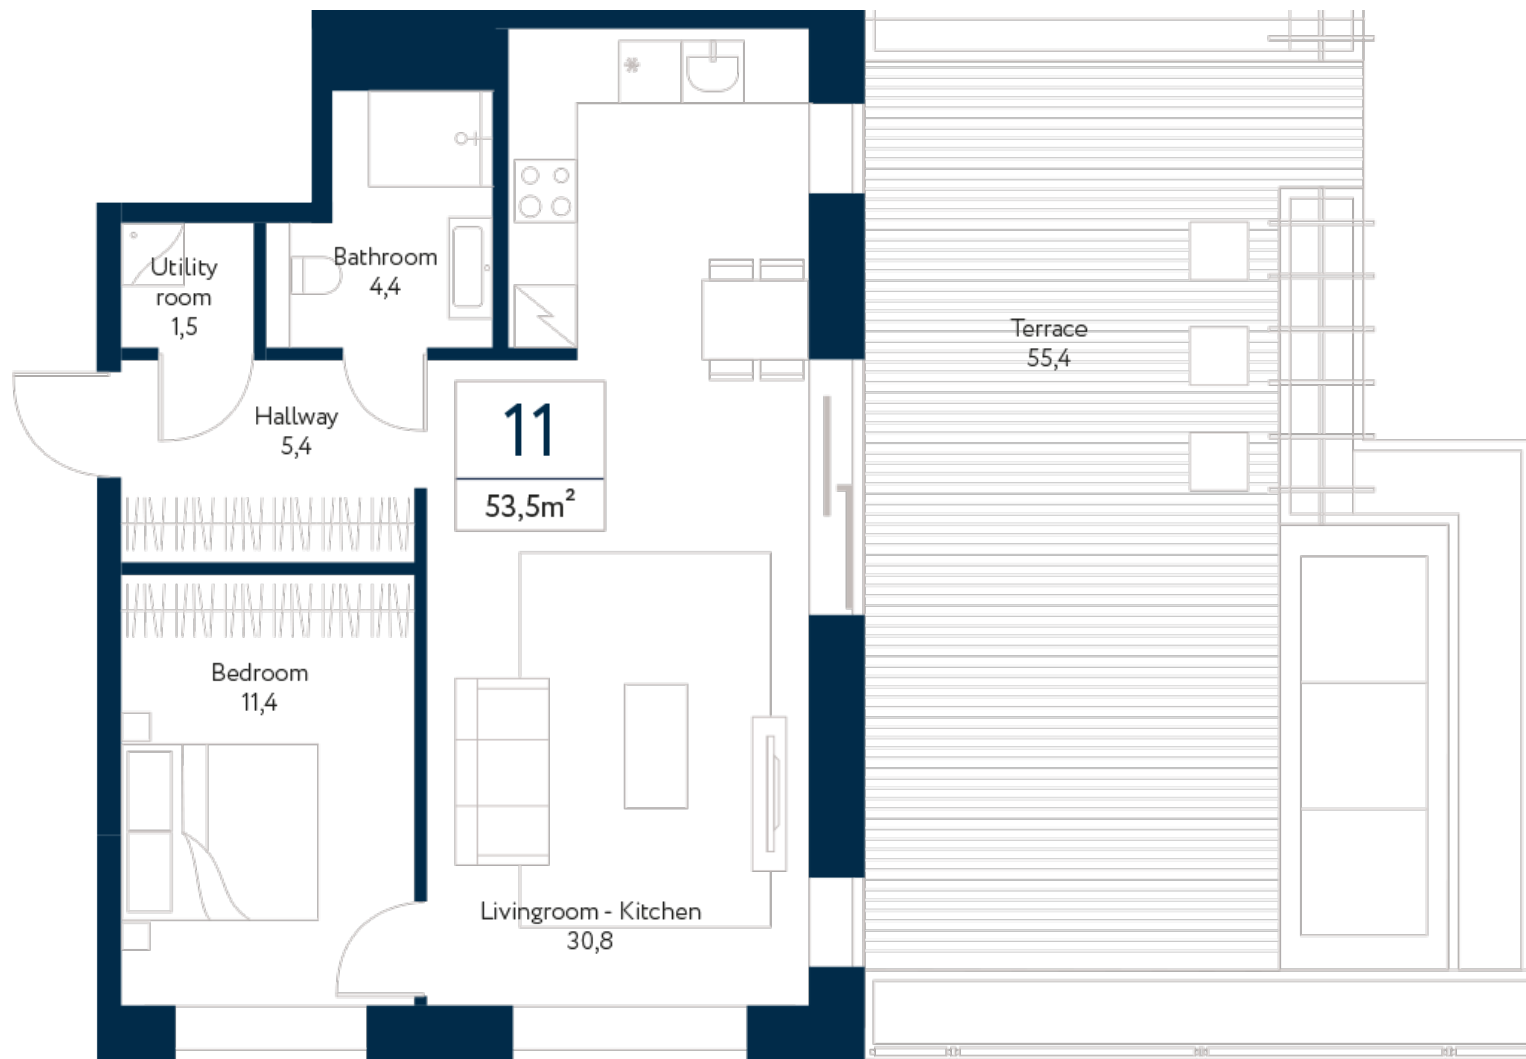

FLOOR

2

APARTMENT

11

Rooms 2

Size 53,5m²

Terrace 55,4m²

Sea  view