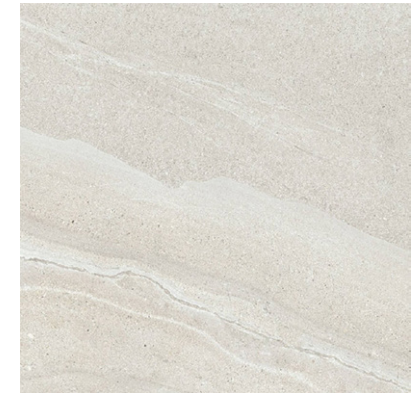

PACKAGE 3

MAIN TILES
MIRABEAU grey
mate 30 x 60 cm

FLOOR TILES
MIRABEAU grey
mate 60 x 60 cm

SHOWER FLOOR
Amalfi grey 10 x 10 cm

BATHROOMS

PACKAGE 4/LUX

MAIN TILES
Nordic Stone Islanda 60 x 60 cm

FLOOR TILES
Nordic Stone Islanda 60 x 60 cm