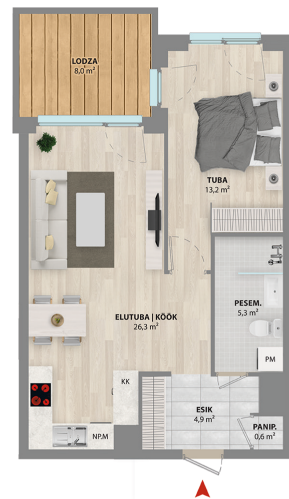

2T | Korter 14 50,3 m²

Korrus: 3

Address	Erminurme tee 18–14 Sold
Apartment	14
Floor	3
Rooms	2
Korteri pind	50.30 m ²
Balcony/Terrace	8.00 m ²
Sauna	no