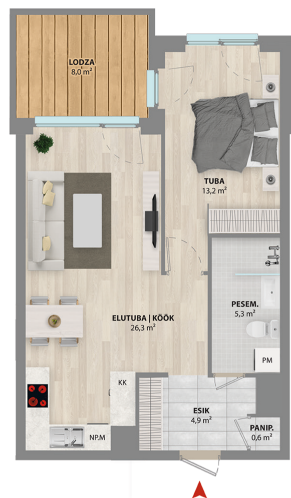

2T | Korter 8 50,3 m²

Korrus: 2

Address	Erminurme tee 18–8 Sold
Apartment	8
Floor	2
Rooms	2
Korteri pind	50.30 m ²
Balcony/Terrace	8.00 m ²
Sauna	no