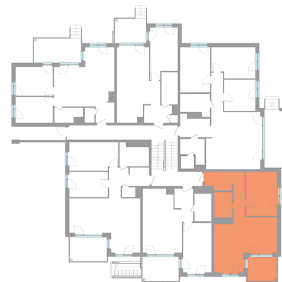

2T | Korter 6 57,1 m²

Korrus: 1

Address

Erminurme tee 18–6
Available

Apartment

6

Floor

1

Rooms

2

Korteri pind

57.10 m²

Balcony/Terrace

7.60 m²

Sauna

no