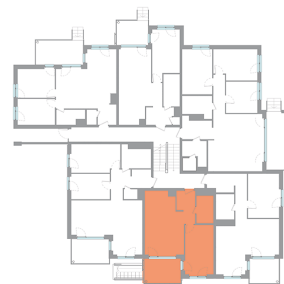

2T | Korter 5 48,2 m²

Korrus: 1

Address	Erminurme tee 18–5 Sold
Apartment	5
Floor	1
Rooms	2
Korteri pind	48.30 m ²
Balcony/Terrace	9.30 m ²
Sauna	no