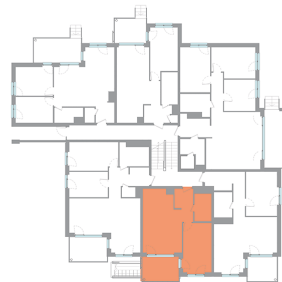

2T | Korter 5 48,2 m²

Korrus: 1

Address	Erminurme tee 18–5 Sold
Apartment	5
Floor	1
Rooms	2
Korteri pind	48.30 m ²
Balcony/Terrace	9.30 m ²
Sauna	no