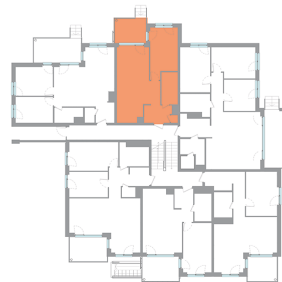

2T | Korter 2 50,3 m²

Korrus: 1

Address	Erminurme tee 18-2 Sold
Apartment	2
Floor	1
Rooms	2
Korteri pind	50.30 m ²
Balcony/Terrace	8.00 m ²
Sauna	no