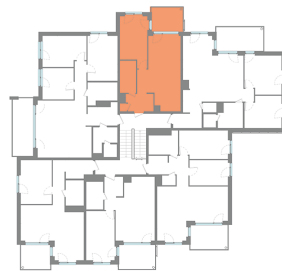

2T | Korter 14 50,3 m²

Korrus: 3

Address

Erminurme tee 14–14
Available

Apartment

14

Floor

3

Rooms

2

Korteri pind

50.30 m²

Balcony/Terrace

8.00 m²

Sauna

no