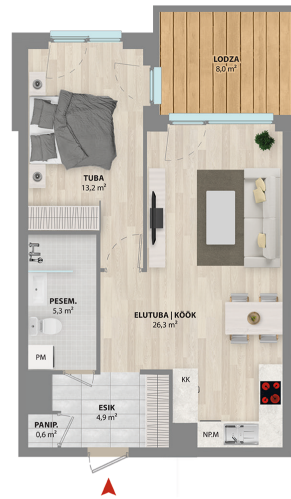

2T | Korter 14 50,3 m²

Korrus: 3

Address

Erminurme tee 14–14
Available

Apartment

14

Floor

3

Rooms

2

Korteri pind

50.30 m²

Balcony/Terrace

8.00 m²

Sauna

no