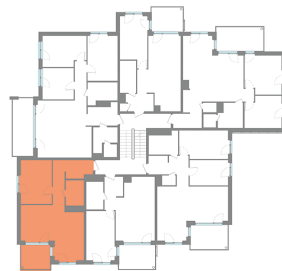

2T | Korter 12 57,0 m²

Korrus: 2

Address

Erminurme tee 14–12
Available

Apartment

12

Floor

2

Rooms

2

Korteri pind

57.00 m²

Balcony/Terrace

7.60 m²

Sauna

no