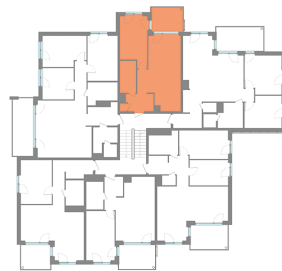

2T | Korter 8 50,3 m²

Korrus: 2

Address	Erminurme tee 14–8 Sold
Apartment	8
Floor	2
Rooms	2
Korteri pind	50.30 m ²
Balcony/Terrace	8.00 m ²
Sauna	no