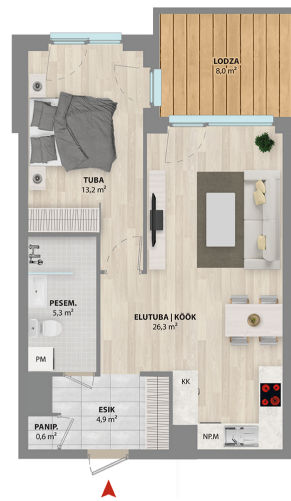

2T | Korter 8 50,3 m²

Korrus: 2

Address	Erminurme tee 14–8 Sold
Apartment	8
Floor	2
Rooms	2
Korteri pind	50.30 m ²
Balcony/Terrace	8.00 m ²
Sauna	no