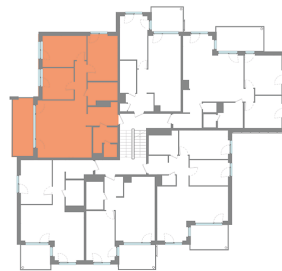

4T | Korter 7 91,3 m²

Korrus: 2

Address	Erminurme tee 14-7 Sold
Apartment	7
Floor	2
Rooms	4
Korteri pind	91.40 m ²
Balcony/Terrace	12.40 m ²
Sauna	yes