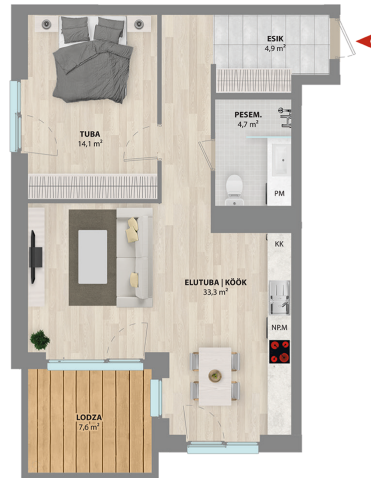

2T | Korter 6 57,0 m²

Korrus: 1

Address

Erminurme tee 14-6
Available

Apartment

6

Floor

1

Rooms

2

Korteri pind

57.00 m²

Balcony/Terrace

7.60 m²

Sauna

no